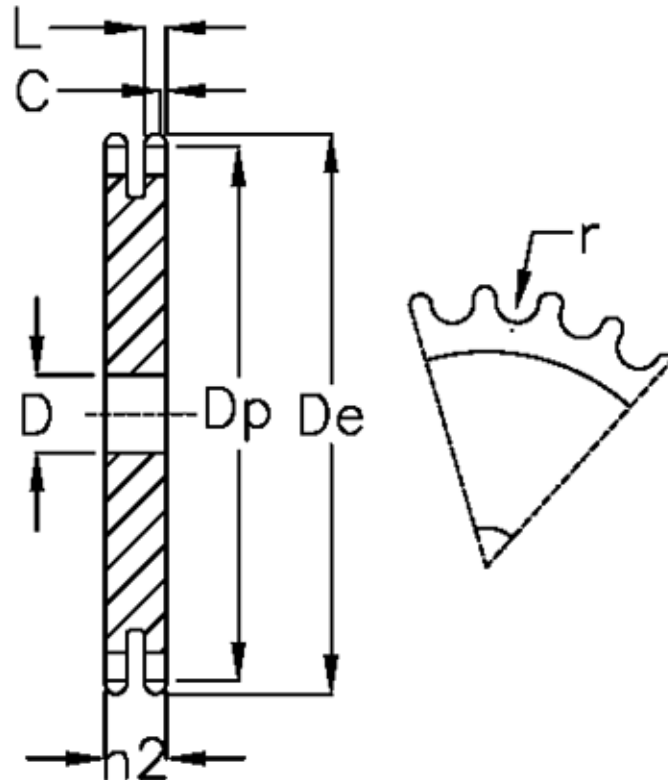

Article number: 616022009060

Description: Plate wheel 20 B-2 Z=60 duplex

Measures

C	= 4
D	= 30
De	= 621.8
Dp	= 606.65
For chain size	= 1 1/4 x 3/4
For chain type	= 20 B-2
h2	= 54.6
L	= 18.2

Number of teeth	= 60
r	= 19.05